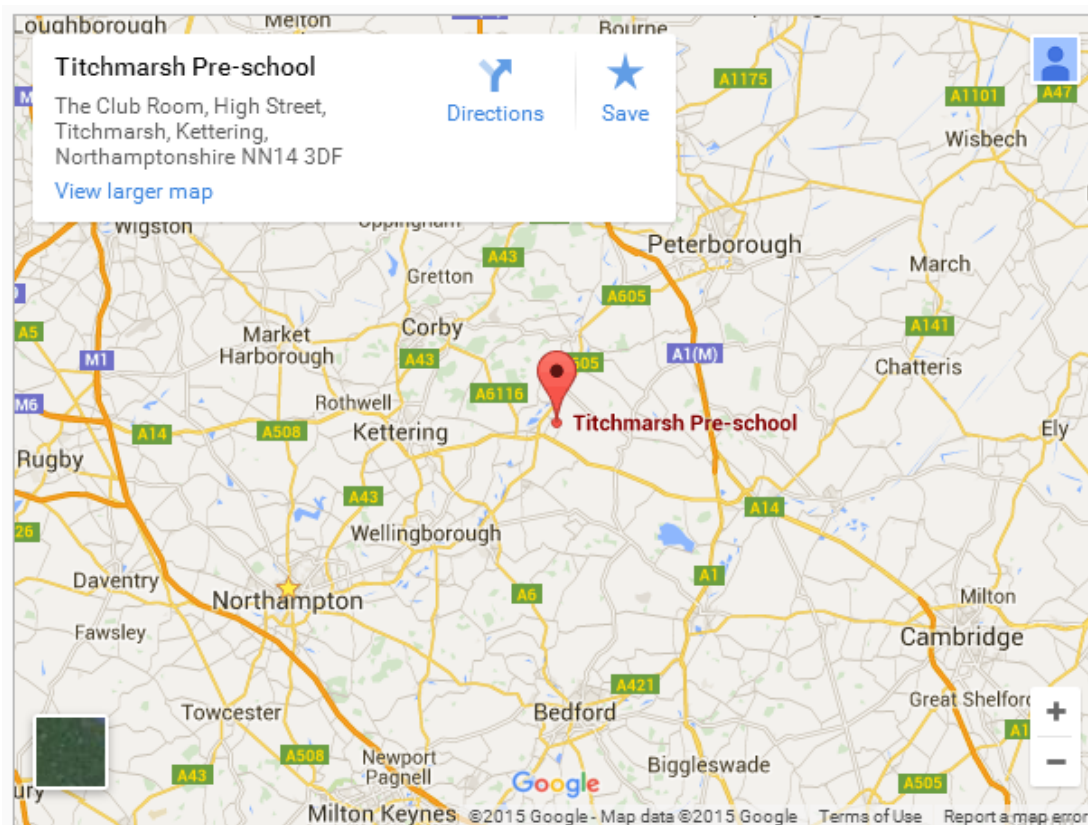

- Venue:** Titchmarsh Clubroom, High Street, Titchmarsh, Kettering,
NN14 3DF
For directions see following page.
- Format:** One open division (Those rated 60 and under including no
rating), 4 rounds. Clocks used with 25 minutes per player per
game. Event will be rated by ABSP.
- Price:** £5 – please bring a board if you have one.
Cash on the day
- Prizes:** Cash prizes will be given.
- Timetable:** Registration 1:15pm
- | | |
|---------------|-------|
| Round 1 | 14:00 |
| Round 2 | 15:00 |
| Round 3 | 16:00 |
| Break for tea | |
| Round 4 | 17:15 |
| Prize giving | 18:15 |

By embedding this map, you agree to the [terms of service](#).

From Thrapston A14 – Follow signs for Titchmarsh. Keep on the road past the shop. The club room is opposite from the red phone box.

From the A1 – Follow the A605 past Oundle towards Thrapston. Turn left following signs for Titchmarsh. Keep on the road past the shop. The club room is opposite from the red phone box.